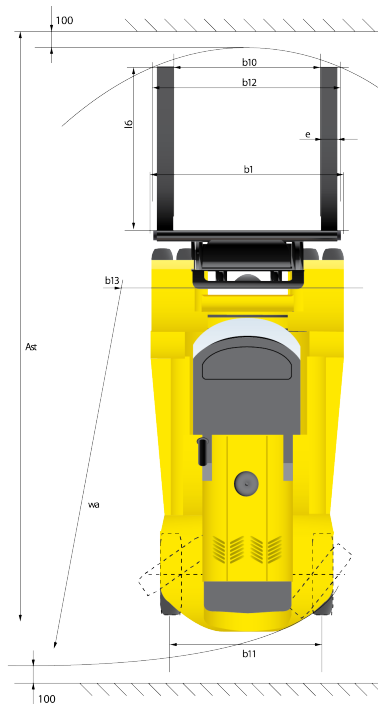

Identification		
Load capacity / rated load	Q (t)	13.0
Load center distance	c (mm)	600
Load distance, center of drive axle to fork	x (mm)	760
Wheelbase	y (mm)	2,900
Wheels, Chassis		
Track width, front	b10 (mm)	1,842
Track width, rear	b11 (mm)	1,910
Basic Dimensions		
Mast / Fork carriage tilt forward / backward (α / β )	degrees	15 / 12
Lowered mast height	h1 (mm)	3,000
Free lift	h2 (mm)	0
Lift height	h3 (mm)	3,005
Extended mast height	h4 (mm)	4,465
Overhead load guard (cab) height	h5 (mm)	2,888
Seat height / standing height	h7 (mm)	1,787
Coupling height	h10 (mm)	629
Overall length	l1 (mm)	5,695
Length to face of forks	l2 (mm)	4,438
Overall width	b1 (mm)	2,450
Fork dimensions	s / e / l (mm)	85x200x1,350
Fork-carriage width	b12 (mm)	2,362
Ground clearance, loaded, under mast	m1 (mm)	270
Ground clearance, centre of wheelbase	m2 (mm)	317
Axle width for pallets 1000x1200 crossways	Aa (mm)	6,501
Axle width for pallets 800x1200 lengthways	Aa (mm)	6,501
Turning radius	Wa (mm)	4,191
Smallest pivot point distance	b13 (mm)	1,516